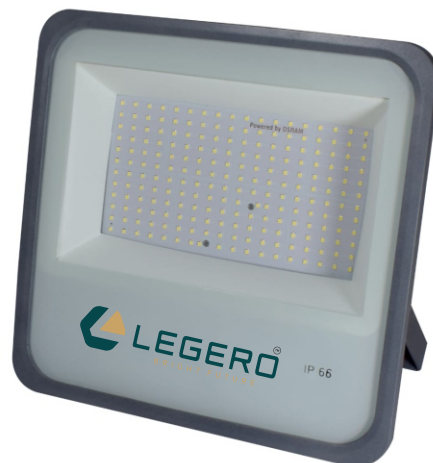

FLOOD LIGHT SERIES - OUTDOOR LIGHTS

PRODUCT CODE LEGO FLOOD 50
WATTS 50 WATTS
COLOUR WHITE
INPUT AC 220V
FIXTURE COLOUR GREY
M.R.P. Rs. 1700.00

5000 lm
LUMENS
IP 65
PROTECTION

PRODUCT CODE LEGO FLOOD 100
WATTS 100 WATTS
COLOUR WHITE
INPUT AC 220V
FIXTURE COLOUR GREY
M.R.P. Rs. 2800.00

11000 lm
LUMENS
IP 65
PROTECTION

PRODUCT CODE LEGO FLOOD 200
WATTS 200 WATTS
COLOUR WHITE
INPUT AC 220V
FIXTURE COLOUR GREY
M.R.P. Rs. 6100.00

22000 lm
LUMENS
IP 65
PROTECTION