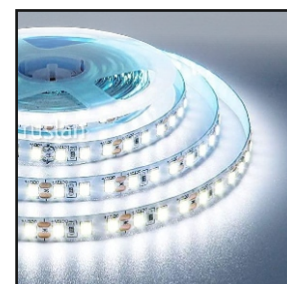

5 Metre LENGTH
SIZE 5 mm
SIZE