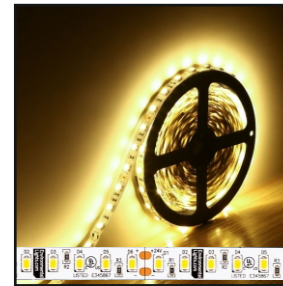

5 Metre LENGTH
SIZE 8 mm
SIZE

PRODUCT CODE 2835/240 LED
WATTS WW/WW/NW/BLUE/GREEN
COLOUR PINK/RED/AMBER/ICEBLUE
LENGTH 5 METRE PACK
M.R.P. Rs. 260.00