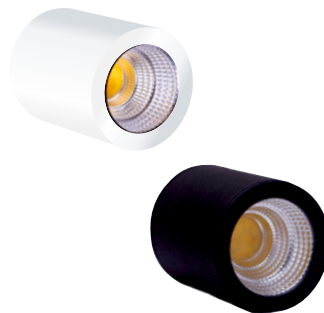

100 lm
LUMENS

SIZE

PRODUCT CODE LORA 3W SURFACE COB
WATTS 3 WATTS
COLOUR WW/WW/NW
FIXTURE COLOUR WHITE/BLACK
M.R.P. Rs. 280.00