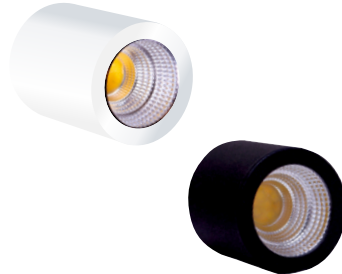

LORA COB SURFACE - Cob Cylinder Lights

PRODUCT CODE LORA 1W SURFACE COB
WATTS 1 WATTS
COLOUR WW/WW/NW
FIXTURE COLOUR WHITE/BLACK
M.R.P. Rs. 220.00